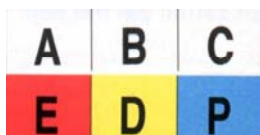

Tri-Optic®

EDP/TRI-OPTIC LABELS

1700-00Q

LTO Ultrium with Checksum

recommended for Qualstar Libraries

Description

6 Human readable characters w/7th & 8th position media identifier – L1
Horizontal alpha-numeric volume serial number

6 Characters can be any combination of A-Z or 0-9 – Helvetica Font
EDP/Tri-Optic Vibrant color scheme

Numeric characters – Black on Vibrant background per chart

Alpha characters – Specify, for example:

ABC = Black on White