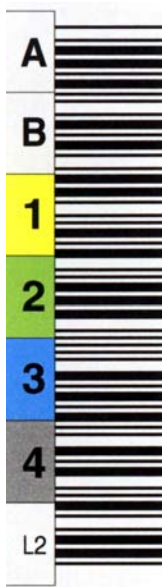

Tri-Optic®

EDP/TRI-OPTIC LABELS

1700-0V2

LTO Ultrium Generation 2

Description

6 Human readable characters w/7th & 8th position media identifier – L2

Vertical alpha-numeric volume serial number

6 Characters can be any combination of A-Z or 0-9 – Helvetica Font

EDP/Tri-Optic Vibrant color scheme

Numeric characters – Black on Vibrant background per chart

Alpha characters – Specify, for example:

ABC = Black on White

E = Red, D = Yellow, P = Lt. Blue

Matte overlamine

Barcode 3 of 9

20 labels per sheet

0.6422" X 3.0732"

Vibrant Colors

www.Tri-Optic.com

EDP/Tri-Optic
2550 West Midway Blvd
Broomfield, CO 80020
Tel: 303.465.2800
Sales 888.438.8362
Fax 888.438.8363

www.edpeurope.com